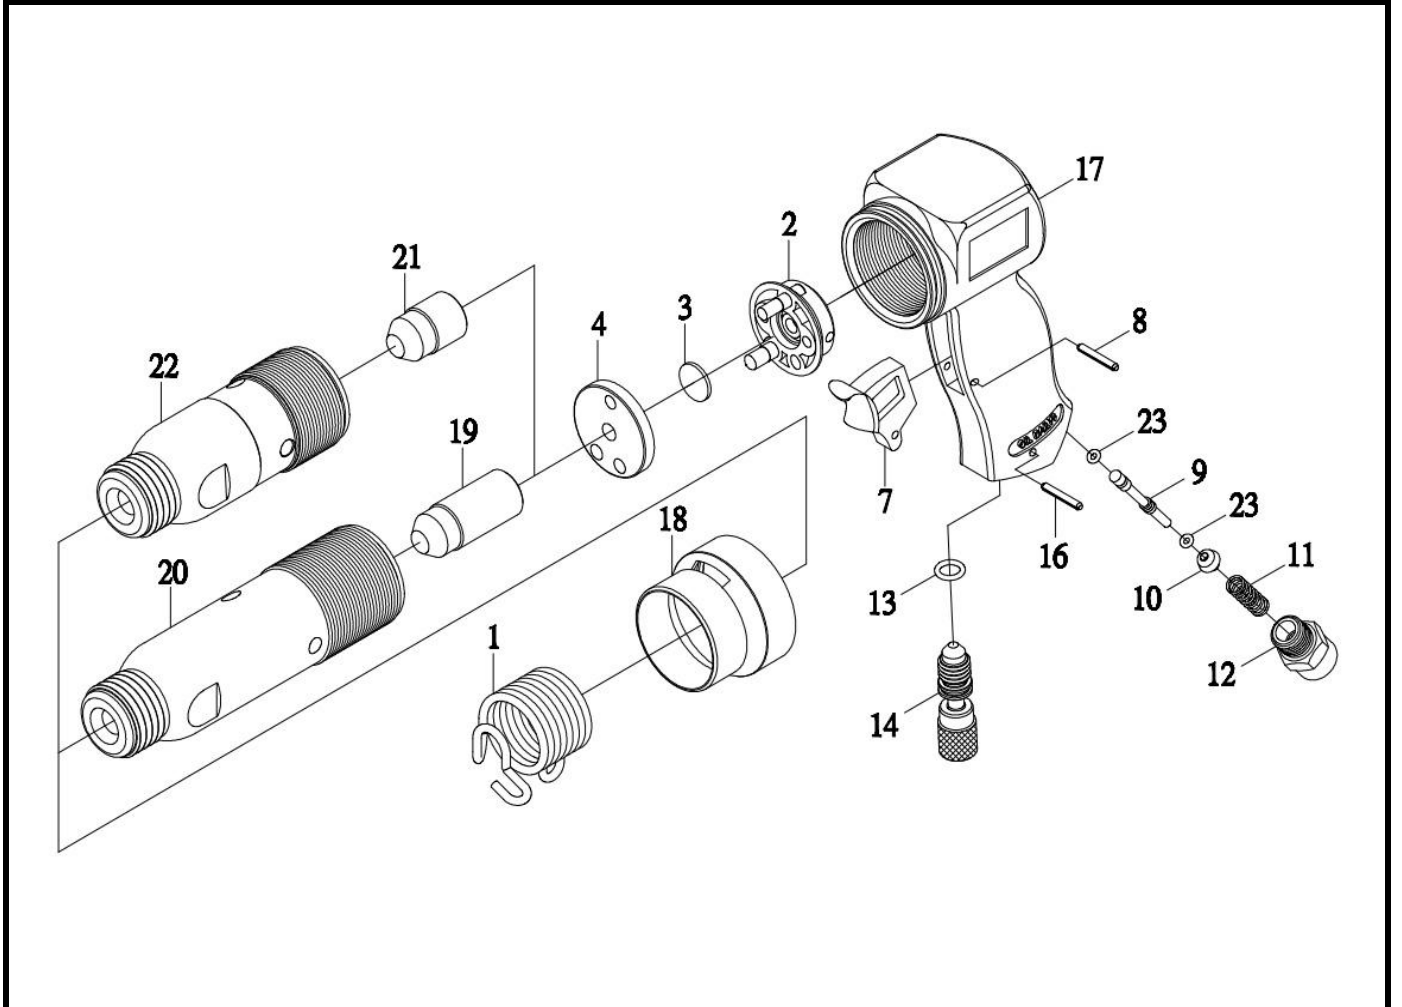

OS-275HK **GAV** HAVALI ÇEKİÇ

Item No.	Description	Q'ty	Item No.	Description	Q'ty
1	RETAINER SPRING	1	13	O-RING	1
2	UPPER VALVE ASSY	1	14	REGULATOR	1
3	VALVE DISC	1	16	SPRING PIN	1
4	LOWER VALVE SEAT	1	17	HANDLE	1
7	TRIGGER	1	18	EXHAUST SHIELD	1
8	SPRING PIN	1	19	PISTON-M	1
9	VALVE STEM	1	20	CYLINDER (10MM)	1
10	VALVE BALL	1	21	PISTON-S	1
11	SPRING THROTTLE	1	22	CYLINDER (HEX.)	1
12	THROTTLE CAP	1	23	O-RING	2